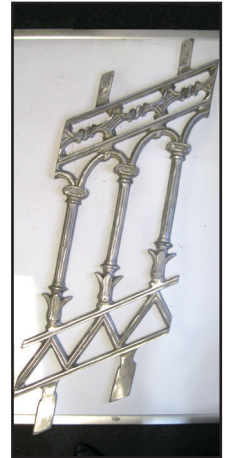

FAX: (07) 3822 3303

EM: info@olcmetaldesign.com.au

Sand Cast Newels

SR20A

Width - 198mm
Height - 682mm
Newel Height - 768mm

SR21B

Width - 201mm
Height - 752mm
Newel Height - 805mm

SR24A

Width - 206mm
Height - 670mm
Newel Height - 811mm

SR26A

Width - 195mm
Height - 738mm
Newel Height - 783mm

SR28A

Width - 194mm
Height - 725mm
Newel Height - 815mm

SR30.1A

Width - 372 ANGLE
Height - 639mm
Newel Height - 815mm

SR32B

Width - 278mm
Height - 832mm
Newel Height - 832mm

SR34C

Width - 197mm
Height - 709mm
Newel Height - 861mm

SR37B

Width - 227mm
Height - 867mm
Newel Height - 867mm

SR39B

Width - 155mm
Height - 769mm
Newel Height - 694mm

SR42A

Width - 155mm
Height - 769mm
Newel Height - 694mm

SR43A

Width - 203mm
Height - 760mm
Newel Height - 832mm

SR44B

Width - 135mm
Height - 764mm
Newel Height - 808mm

SR45A

Width - 235mm
Height - 855mm
Newel Height - 855mm